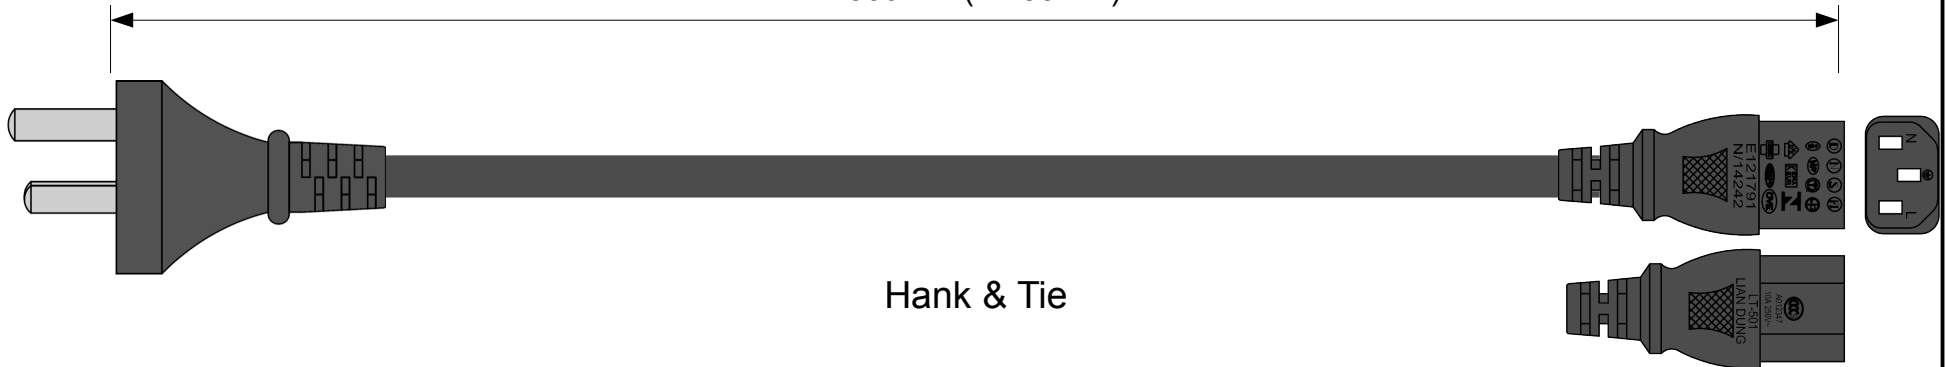

WebberElectronics®

China

2500Mm (+/- 50mm)

THESE DRAWINGS ARE THE PROPERTY OF WEBBER ELECTRONICS AND NOT TO BE REPRODUCED FOR OR COMMUNICATED TO A THIRD PARTY WITHOUT THE EXPRESS WRITTEN PERMISSION OF AN OFFICER OF WEBBER ELECTRONICS. WE RESERVE THE RIGHT TO ALTER NON-CRITICAL DIMENSIONS AND SPECIFICATIONS WITHOUT NOTICE.

WEBBER ELECTRONICS
38887 TAYLOR PARKWAY
NORTH RIDGEVILLE, OH 44039 USA
PHONE: (440) 327-7200
FAX: (440) 327-7077
EMAIL: SALES@WEBBERELECTRONICS.COM
EMAIL: POWERCORDS@WEBBERELECTRONICS.COM

Webber Electronics	P/N: CL60700
Cord: RVV-F 3*1.00mm	10A/250V Black
Plug: China GB 2099 / GB 1002	China Power Cord
End: IEC320-C13	RoHS 04.23.12 KP