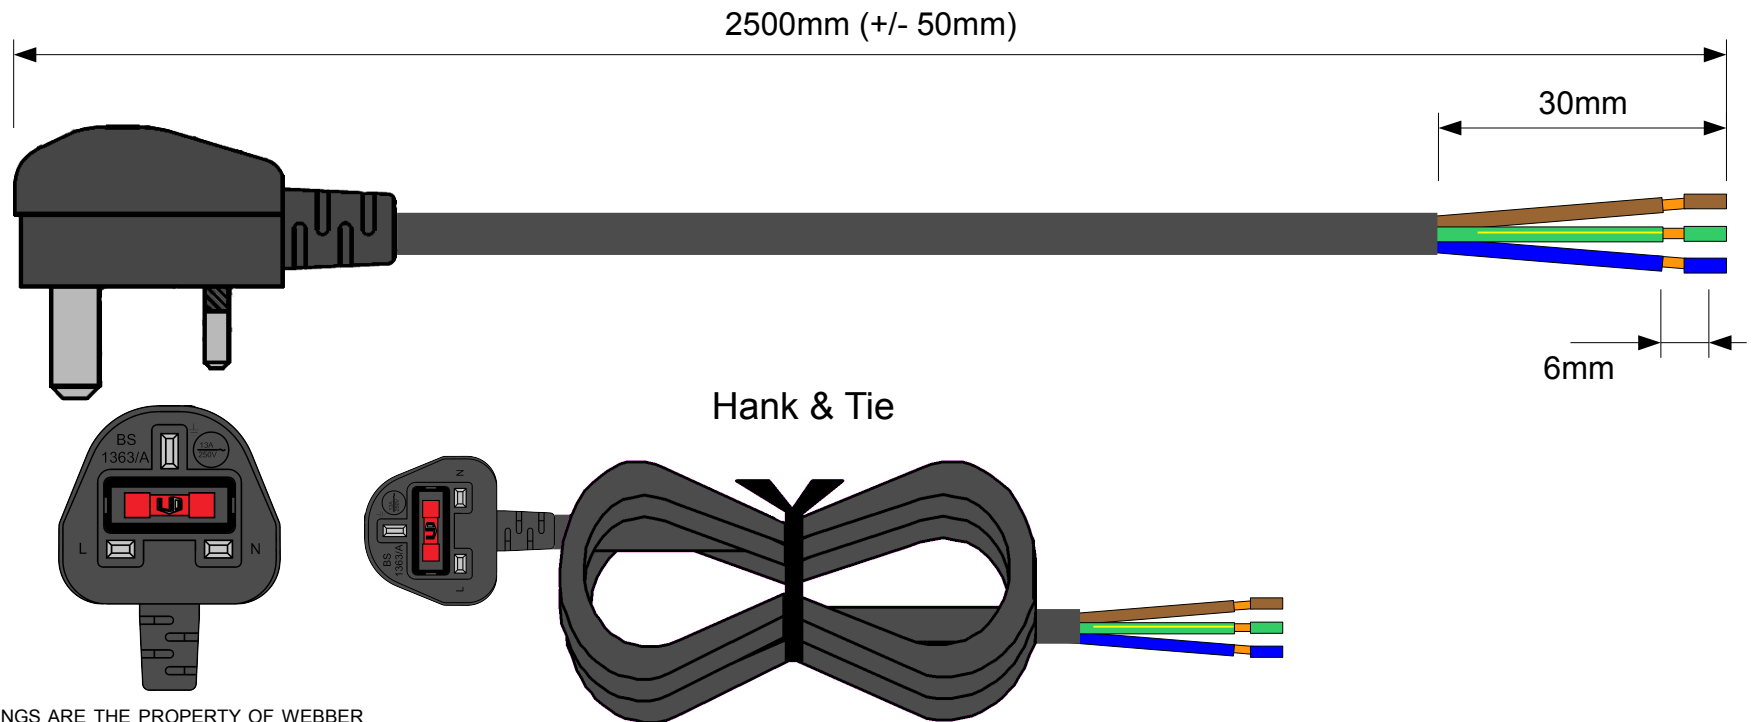

WebberElectronics®

THESE DRAWINGS ARE THE PROPERTY OF WEBBER ELECTRONICS AND NOT TO BE REPRODUCED FOR OR COMMUNICATED TO A THIRD PARTY WITHOUT THE EXPRESS WRITTEN PERMISSION OF AN OFFICER OF WEBBER ELECTRONICS. WE RESERVE THE RIGHT TO ALTER NON-CRITICAL DIMENSIONS AND SPECIFICATIONS WITHOUT NOTICE.

WEBBER ELECTRONICS
38887 TAYLOR PARKWAY
NORTH RIDGEVILLE, OH 44039 USA
PHONE: (440) 327-7200
FAX: (440) 327-7077
EMAIL: SALES@WEBBERELECTRONICS.COM
EMAIL: POWERCORDS@WEBBERELECTRONICS.COM

Webber Electronics	P/N: CL60590
Cord: HO5VV-F 3*1.00mm2	12A/250V Black
Plug: UK BS-1363 13A	BSI – KM 68559
End: ROJ 30mm & Strip 6mm	RoHS 02.16.12 KP