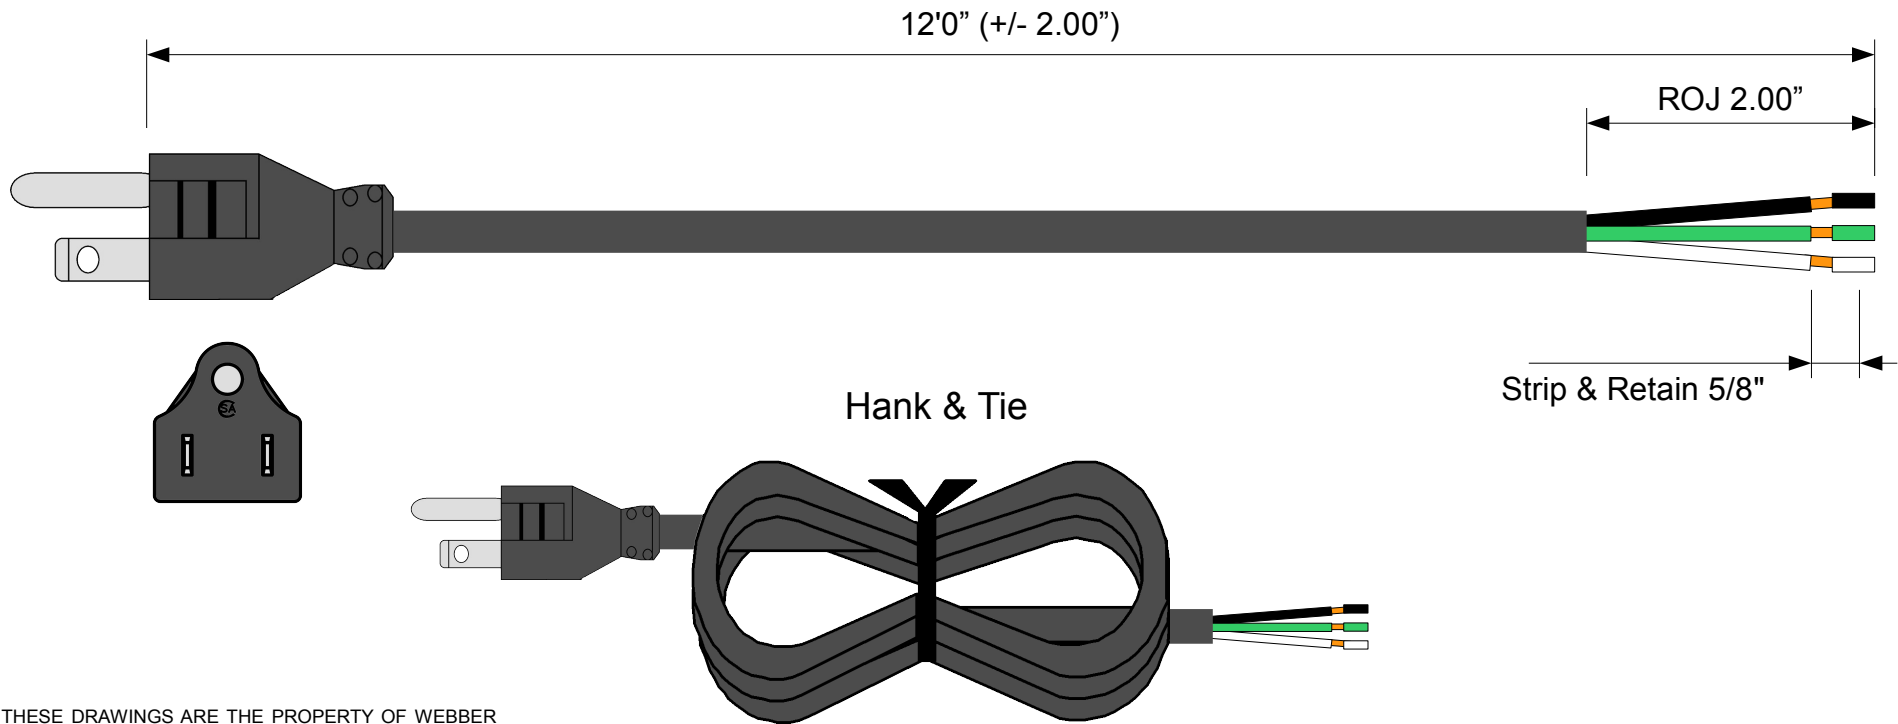

WebberElectronics®

THESE DRAWINGS ARE THE PROPERTY OF WEBBER ELECTRONICS AND NOT TO BE REPRODUCED FOR OR COMMUNICATED TO A THIRD PARTY WITHOUT THE EXPRESS WRITTEN PERMISSION OF AN OFFICER OF WEBBER ELECTRONICS. WE RESERVES THE RIGHT TO ALTER NON-CRITICAL DIMENSIONS AND SPECIFICATIONS WITHOUT NOTICE.

WEBBER ELECTRONICS
38887 TAYLOR PARKWAY
NORTH RIDGEVILLE, OH 44039 USA
PHONE: (440) 327-7200
FAX: (440) 327-7077
EMAIL: SALES@WEBBERELECTRONICS.COM
EMAIL: POWERCORDS@WEBBERELECTRONICS.COM

Webber Electronics	P/N: CL60422
Cord: 16/3 SJT NA Black	13A/125V O.D. .340 105c Temp
Plug: NEMA 5-15P	NA Color Code ; UL, CSA, C-UL
End: ROJ 2.00" & Strip 5/8"	RoHS 6.16.11 KP