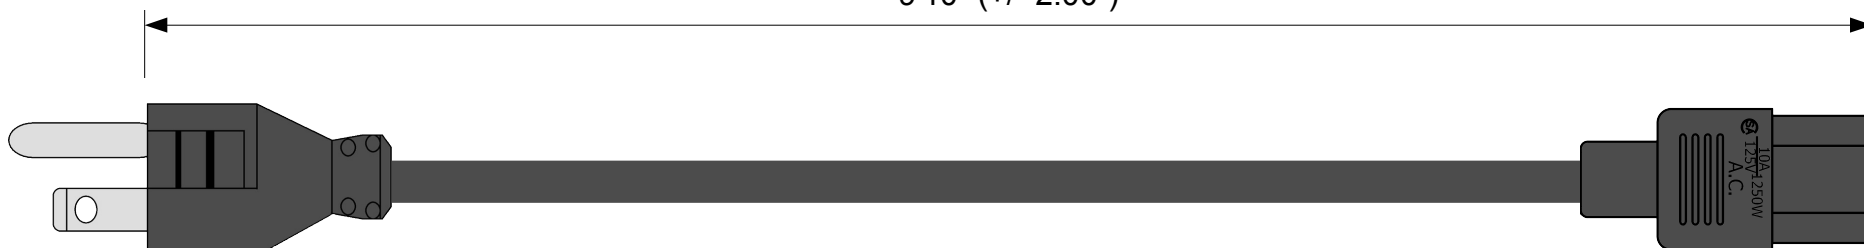

# WebberElectronics®

9'10" (+/- 2.00")

Hank & Tie

THESE DRAWINGS ARE THE PROPERTY OF WEBBER ELECTRONICS AND NOT TO BE REPRODUCED FOR OR COMMUNICATED TO A THIRD PARTY WITHOUT THE EXPRESS WRITTEN PERMISSION OF AN OFFICER OF WEBBER ELECTRONICS. WE RESERVES THE RIGHT TO ALTER NON-CRITICAL DIMENSIONS AND SPECIFICATIONS WITHOUT NOTICE.

<b>Webber Electronics</b>	<b>P/N: CL60362</b>
<b>Cord:</b> 18/3 SVT NA Black	10A/125V O.D. .246
<b>Plug:</b> NEMA 5-15P	NA Color Code ; UL, CSA, C-UL
<b>End:</b> IEC320-C13	RoHS 6.16.11 KP