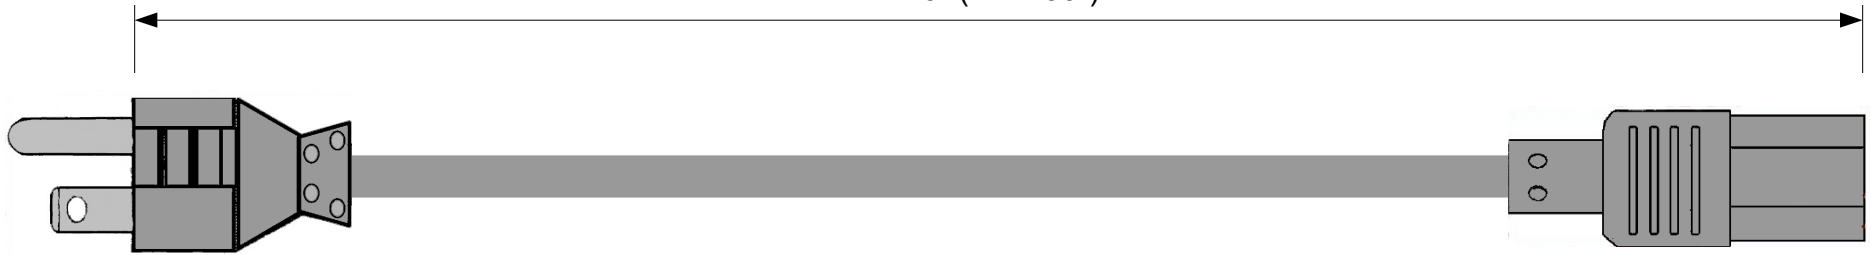

7'6" (+/- 2.00")

Hank & Tie

THESE DRAWINGS ARE THE PROPERTY OF WEBBER ELECTRONICS AND NOT TO BE REPRODUCED FOR OR COMMUNICATED TO A THIRD PARTY WITHOUT THE EXPRESS WRITTEN PERMISSION OF AN OFFICER OF WEBBER ELECTRONICS.

WEBBER ELECTRONICS
 38887 TAYLOR PARKWAY
 NORTH RIDGEVILLE, OH 44039 USA
 PHONE: (440) 327-7200
 FAX: (440) 327-7077
 EMAIL: SALES@WEBBERELECTRONICS.COM
 EMAIL: POWERCORDS@WEBBERELECTRONICS.COM

Webber Electronics	P/N: CL60361
Cord: 18/3 SVT CEE Gray	10A/125V O.D. .246 60c Temp
Plug: NEMA 5-15P	CEE Color Code ; UL, CSA, C-UL
End: IEC320-C13	RoHS 03.12.10 KP