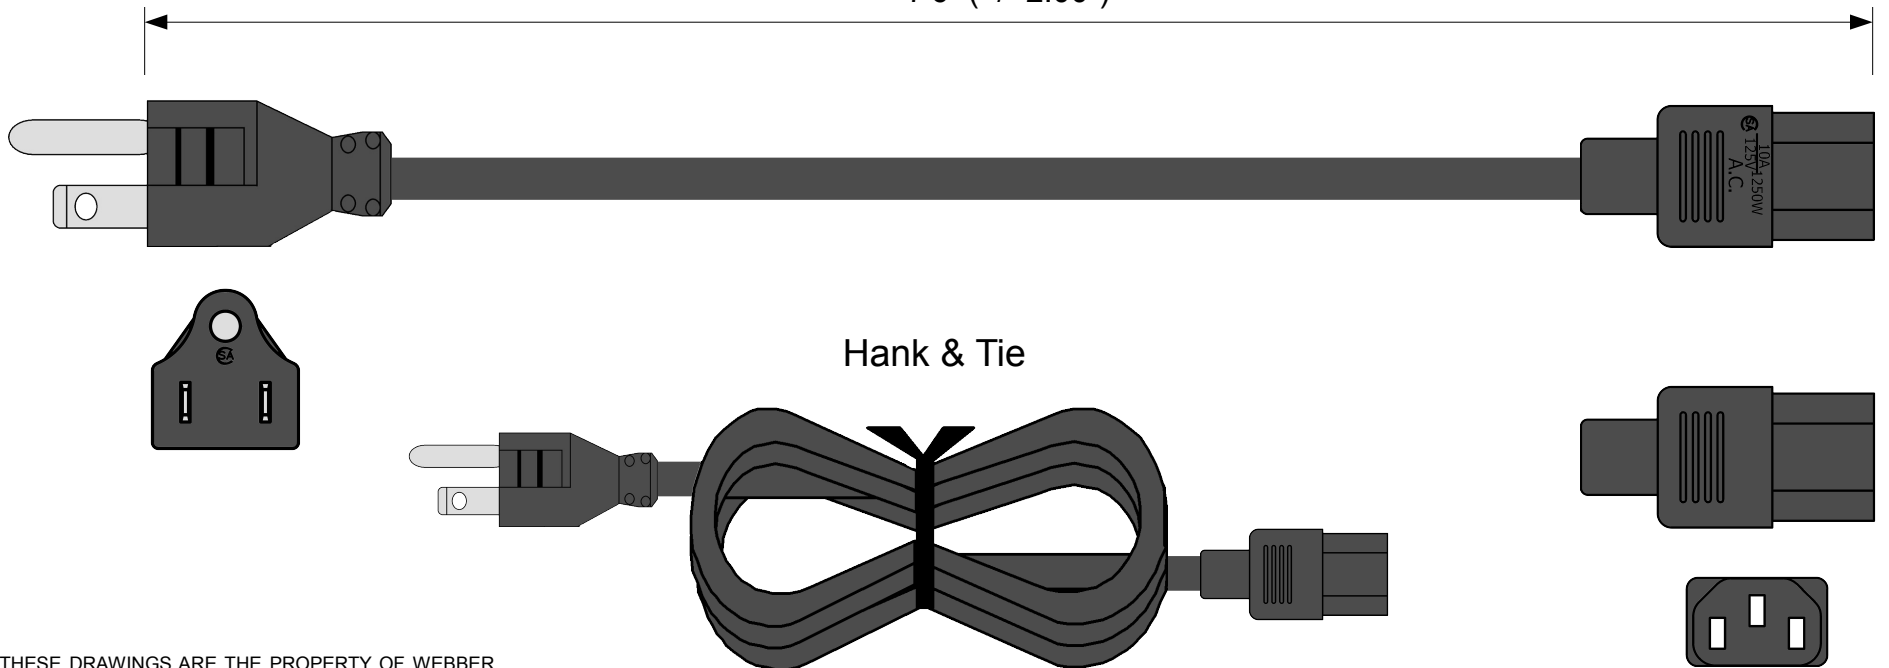

WebberElectronics®

7'6" (+/- 2.00")

THESE DRAWINGS ARE THE PROPERTY OF WEBBER ELECTRONICS AND NOT TO BE REPRODUCED FOR OR COMMUNICATED TO A THIRD PARTY WITHOUT THE EXPRESS WRITTEN PERMISSION OF AN OFFICER OF WEBBER ELECTRONICS. WE RESERVES THE RIGHT TO ALTER NON-CRITICAL DIMENSIONS AND SPECIFICATIONS WITHOUT NOTICE.

WEBBER ELECTRONICS
 38887 TAYLOR PARKWAY
 NORTH RIDGEVILLE, OH 44039 USA
 PHONE: (440) 327-7200
 FAX: (440) 327-7077
 EMAIL: SALES@WEBBERELECTRONICS.COM
 EMAIL: POWERCORDS@WEBBERELECTRONICS.COM

Webber Electronics	P/N: CL60236
Cord: 14/3 SJT CEE Black	15A/125V O.D. .380 60c Temp
Plug: NEMA 5-15P	CEE Color Code ; UL, CSA, C-UL
End: IEC320-C13	RoHS 6.16.11 KP