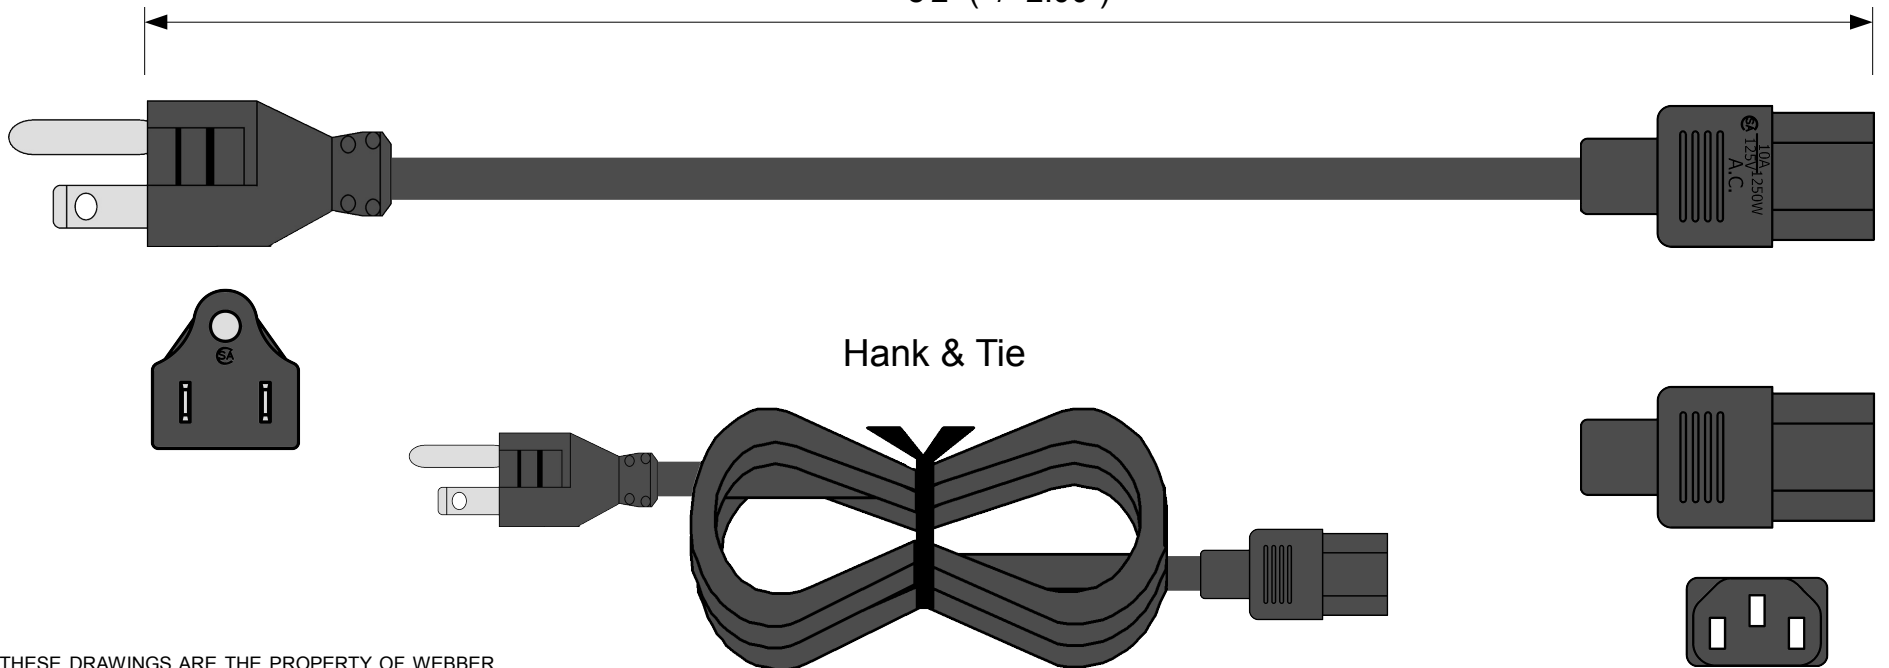

WebberElectronics®

8'2" (+/- 2.00")

THESE DRAWINGS ARE THE PROPERTY OF WEBBER ELECTRONICS AND NOT TO BE REPRODUCED FOR OR COMMUNICATED TO A THIRD PARTY WITHOUT THE EXPRESS WRITTEN PERMISSION OF AN OFFICER OF WEBBER ELECTRONICS. WE RESERVES THE RIGHT TO ALTER NON-CRITICAL DIMENSIONS AND SPECIFICATIONS WITHOUT NOTICE.

WEBBER ELECTRONICS
38887 TAYLOR PARKWAY
NORTH RIDGEVILLE, OH 44039 USA
PHONE: (440) 327-7200
FAX: (440) 327-7077
EMAIL: SALES@WEBBERELECTRONICS.COM
EMAIL: POWERCORDS@WEBBERELECTRONICS.COM

Webber Electronics	P/N: CL60195
Cord: 18/3 SJT CEE Black	10A/125V O.D. .315 60c Temp
Plug: NEMA 5-15P	CEE Color Code ; UL, CSA, C-UL
End: IEC320-C13	RoHS 6.16.11 KP