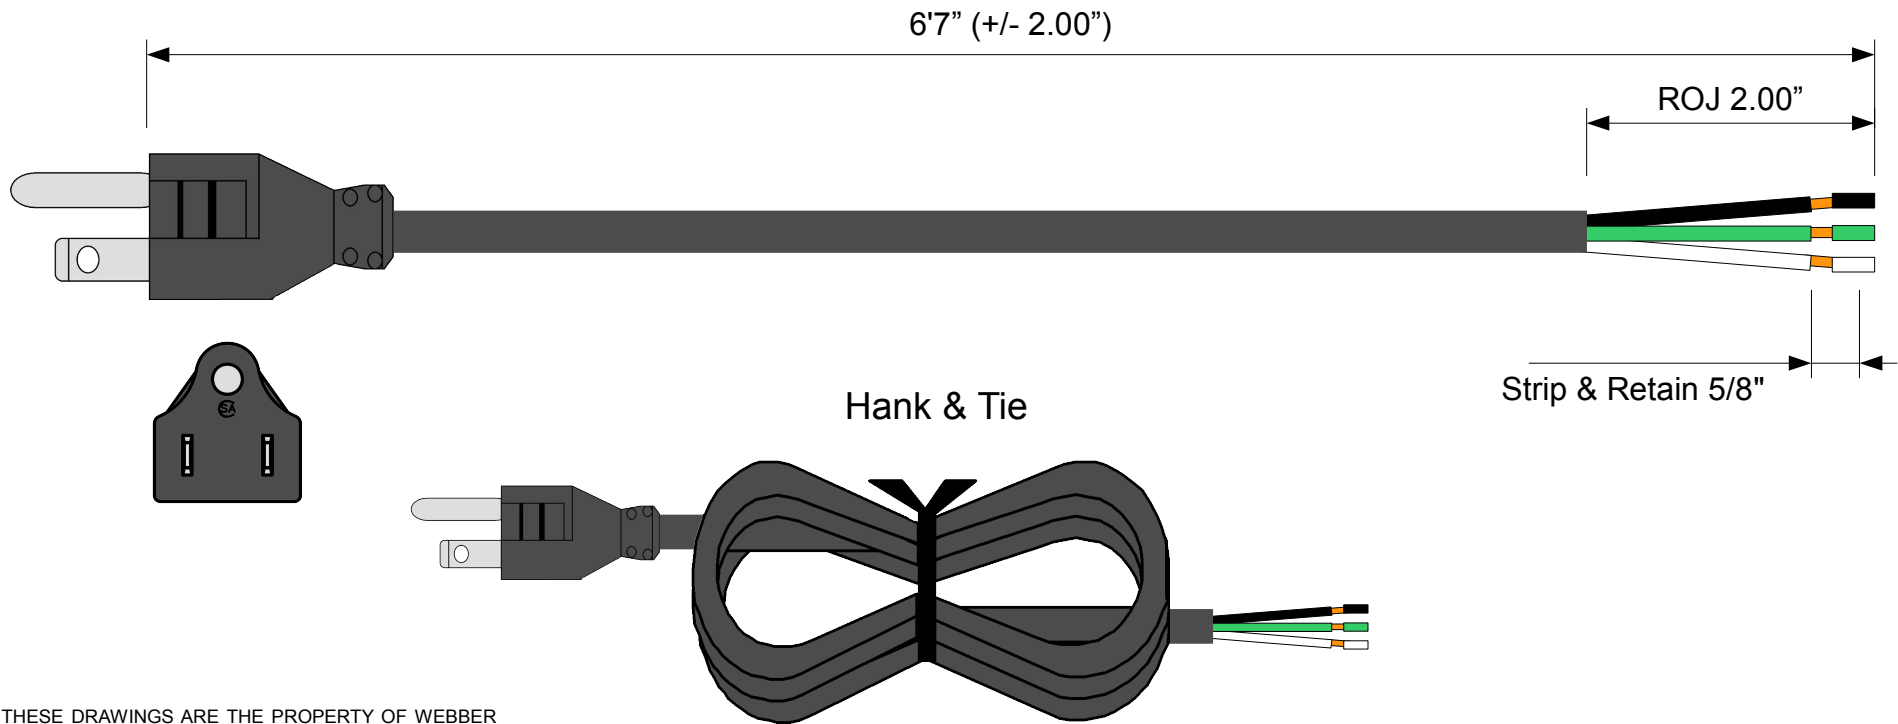

WebberElectronics®

THESE DRAWINGS ARE THE PROPERTY OF WEBBER ELECTRONICS AND NOT TO BE REPRODUCED FOR OR COMMUNICATED TO A THIRD PARTY WITHOUT THE EXPRESS WRITTEN PERMISSION OF AN OFFICER OF WEBBER ELECTRONICS. WE RESERVES THE RIGHT TO ALTER NON-CRITICAL DIMENSIONS AND SPECIFICATIONS WITHOUT NOTICE.

WEBBER ELECTRONICS
38887 TAYLOR PARKWAY
NORTH RIDGEVILLE, OH 44039 USA
PHONE: (440) 327-7200
FAX: (440) 327-7077
EMAIL: SALES@WEBBERELECTRONICS.COM
EMAIL: POWERCORDS@WEBBERELECTRONICS.COM

Webber Electronics	P/N: CL60178
Cord: 18/3 SJT NA Black	10A/125V O.D. .315 60c Temp
Plug: NEMA 5-15P	NA Color Code ; UL, CSA, C-UL
End: ROJ 2.00" & Strip 5/8"	RoHS 6.16.11 KP