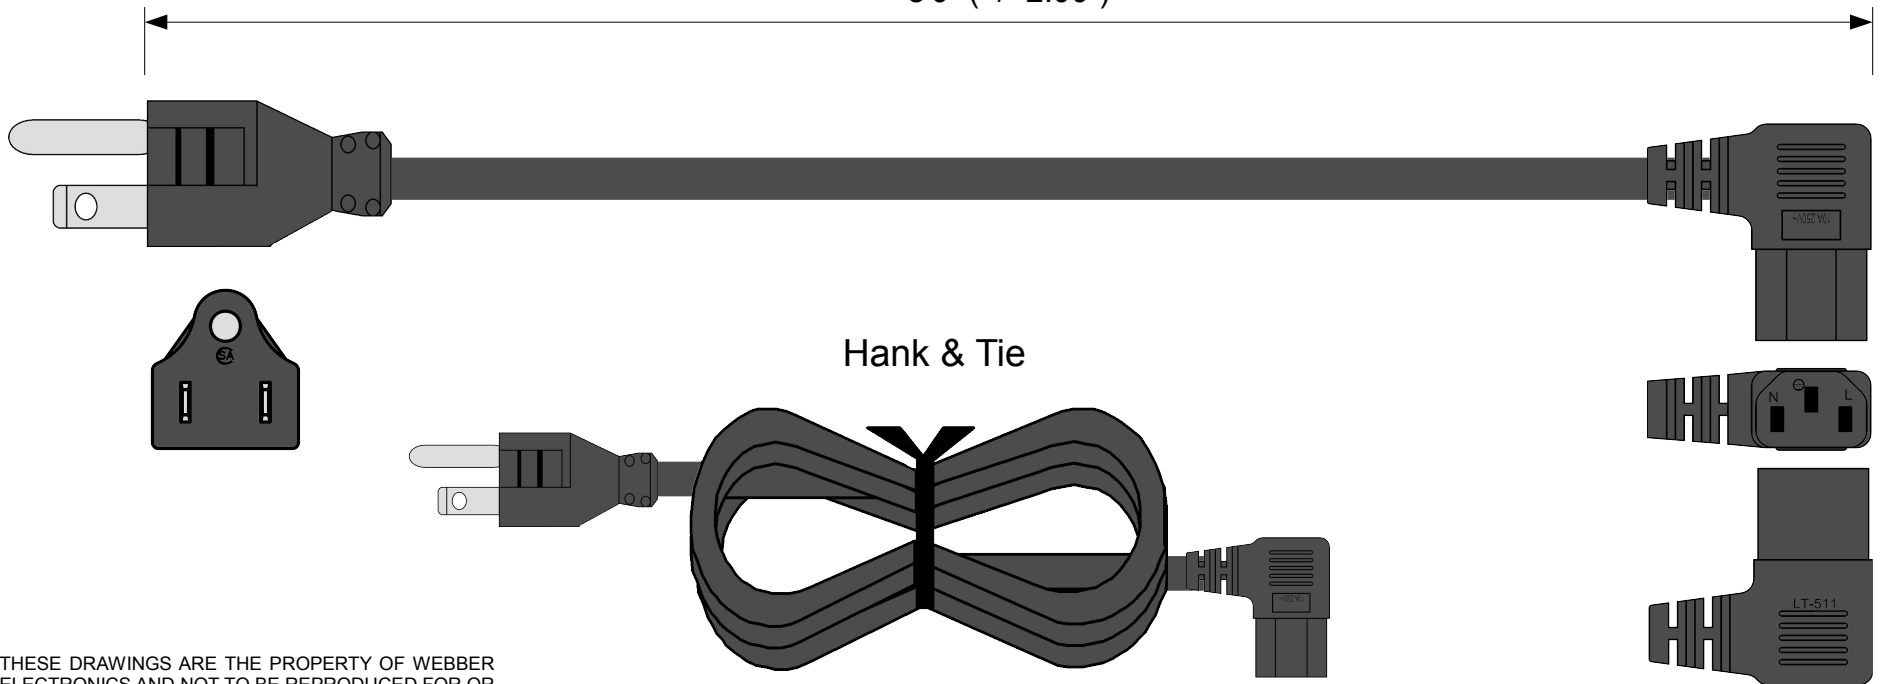

# WebberElectronics®

8'0" (+/- 2.00")

THESE DRAWINGS ARE THE PROPERTY OF WEBBER ELECTRONICS AND NOT TO BE REPRODUCED FOR OR COMMUNICATED TO A THIRD PARTY WITHOUT THE EXPRESS WRITTEN PERMISSION OF AN OFFICER OF WEBBER ELECTRONICS. WE RESERVES THE RIGHT TO ALTER NON-CRITICAL DIMENSIONS AND SPECIFICATIONS WITHOUT NOTICE.

<b>Webber Electronics</b>	<b>P/N: CL60149</b>
<b>Cord:</b> 14/3 SJT NA Black	15A/125V O.D. .380
<b>Plug:</b> NEMA 5-15P	NA Color Code ; UL, CSA, C-UL
<b>End:</b> IEC320-C13 Right Angle	RoHS 03.12.10 KP