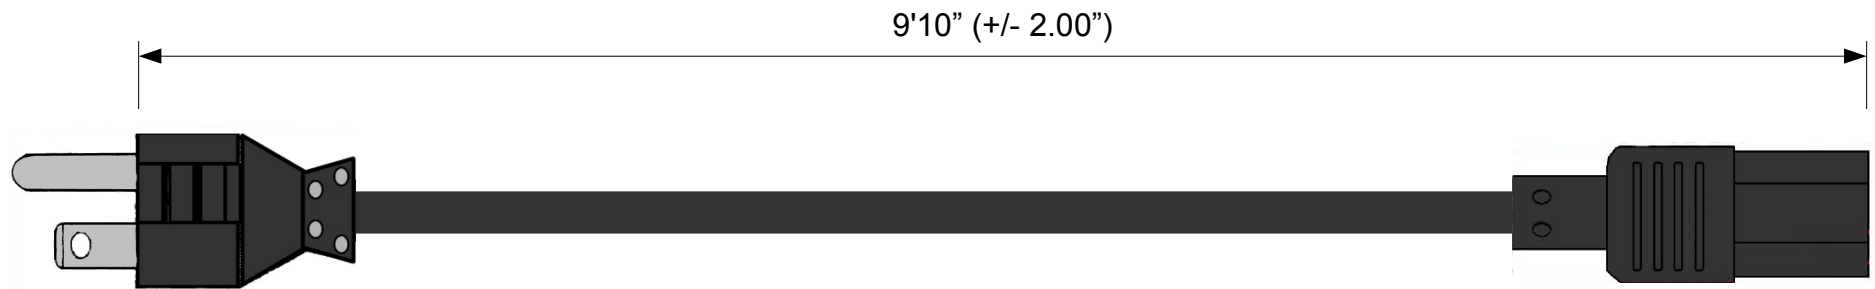

WebberElectronics®

Hank & Tie

THESE DRAWINGS ARE THE PROPERTY OF WEBBER ELECTRONICS AND NOT TO BE REPRODUCED FOR OR COMMUNICATED TO A THIRD PARTY WITHOUT THE EXPRESS WRITTEN PERMISSION OF AN OFFICER OF WEBBER ELECTRONICS. WE RESERVES THE RIGHT TO ALTER NON-CRITICAL DIMENSIONS AND SPECIFICATIONS WITHOUT NOTICE.

WEBBER ELECTRONICS
38887 TAYLOR PARKWAY
NORTH RIDGEVILLE, OH 44039 USA
PHONE: (440) 327-7200
FAX: (440) 327-7077
EMAIL: SALES@WEBBERELECTRONICS.COM
EMAIL: POWERCORDS@WEBBERELECTRONICS.COM

Webber Electronics	P/N: CL60141
Cord: 14/3 SJT NA Black	15A/125V O.D. .380 60c Temp
Plug: NEMA 5-15P	NA Color Code ; UL, CSA, C-UL
End: IEC320-C13	RoHS 6.16.11 KP