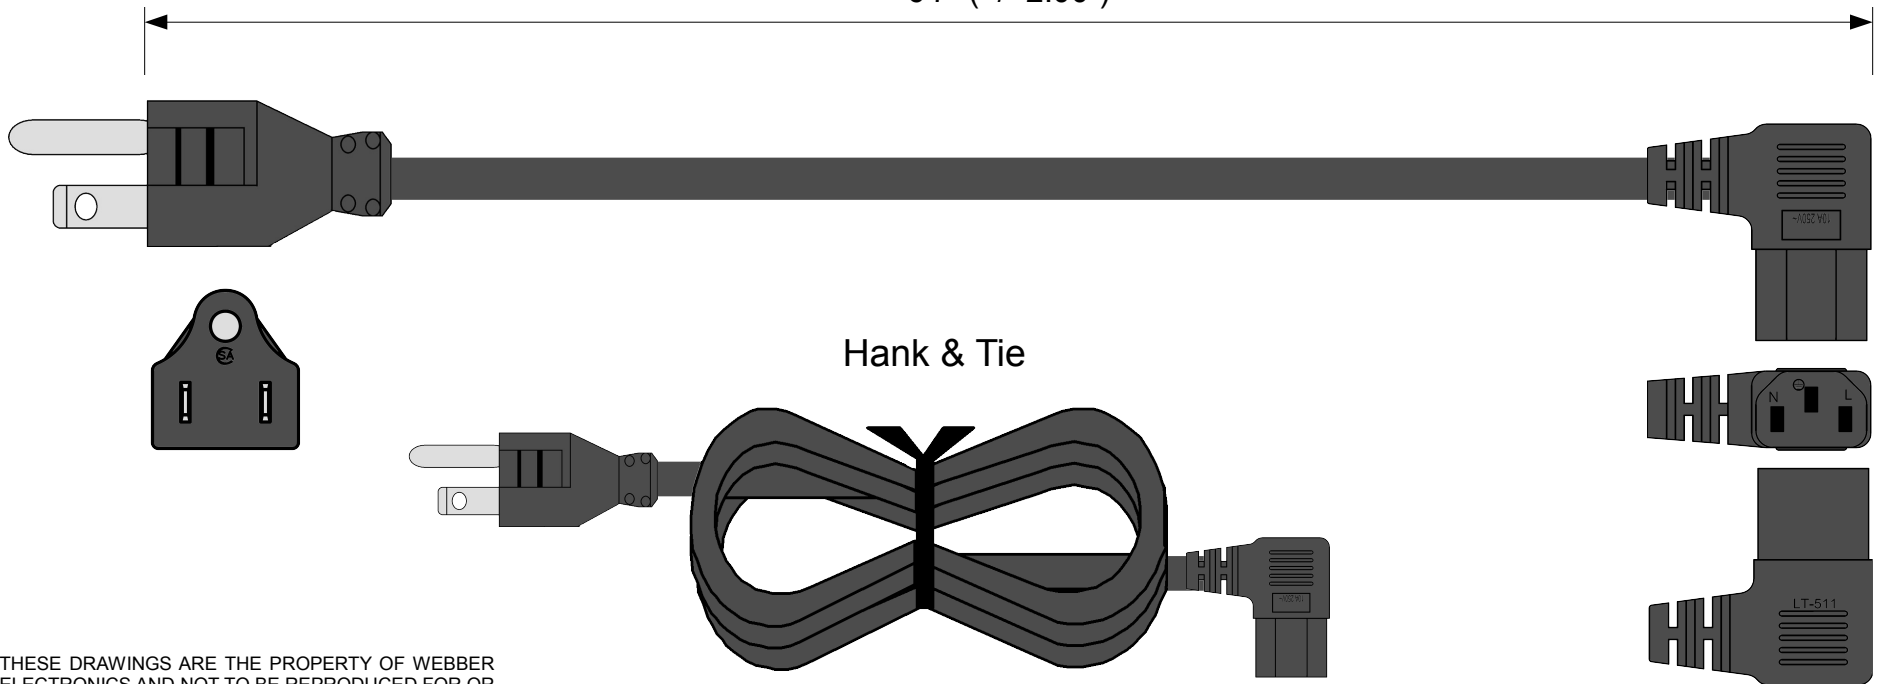

WebberElectronics®

6'7" (+/- 2.00")

THESE DRAWINGS ARE THE PROPERTY OF WEBBER ELECTRONICS AND NOT TO BE REPRODUCED FOR OR COMMUNICATED TO A THIRD PARTY WITHOUT THE EXPRESS WRITTEN PERMISSION OF AN OFFICER OF WEBBER ELECTRONICS. WE RESERVES THE RIGHT TO ALTER NON-CRITICAL DIMENSIONS AND SPECIFICATIONS WITHOUT NOTICE.

WEBBER ELECTRONICS
38887 TAYLOR PARKWAY
NORTH RIDGEVILLE, OH 44039 USA
PHONE: (440) 327-7200
FAX: (440) 327-7077
EMAIL: SALES@WEBBERELECTRONICS.COM
EMAIL: POWERCORDS@WEBBERELECTRONICS.COM

Webber Electronics	P/N: CL60086
Cord: 14/3 SJT CEE Black	15A/125V O.D. .380
Plug: NEMA 5-15P	CEE Color Code ; UL, CSA, C-UL
End: IEC320-C13 Right Angle	RoHS 03.12.10 KP