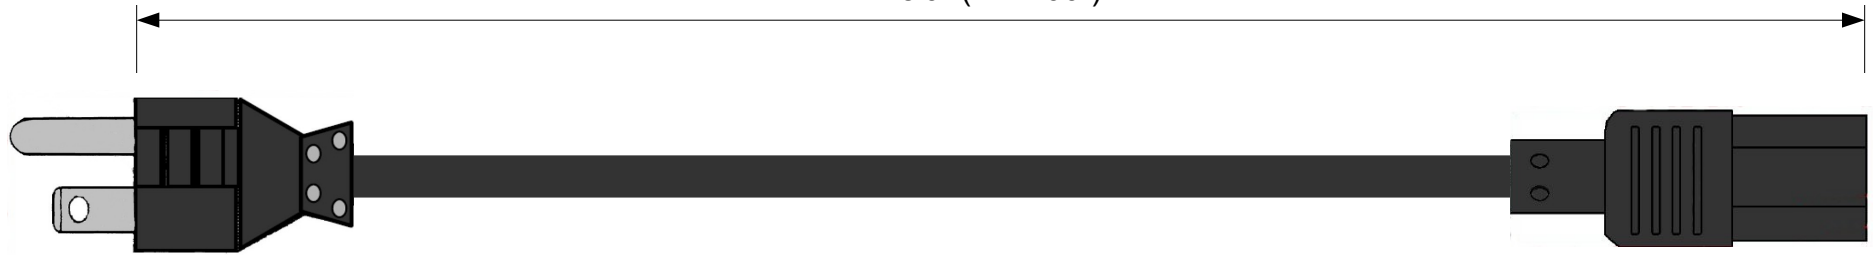

WebberElectronics®

8'0" (+/- 2.00")

Hank & Tie

THESE DRAWINGS ARE THE PROPERTY OF WEBBER ELECTRONICS AND NOT TO BE REPRODUCED FOR OR COMMUNICATED TO A THIRD PARTY WITHOUT THE EXPRESS WRITTEN PERMISSION OF AN OFFICER OF WEBBER ELECTRONICS. WE RESERVES THE RIGHT TO ALTER NON-CRITICAL DIMENSIONS AND SPECIFICATIONS WITHOUT NOTICE.

WEBBER ELECTRONICS
38887 TAYLOR PARKWAY
NORTH RIDGEVILLE, OH 44039 USA
PHONE: (440) 327-7200
FAX: (440) 327-7077
EMAIL: SALES@WEBBERELECTRONICS.COM
EMAIL: POWERCORDS@WEBBERELECTRONICS.COM

Webber Electronics	P/N: CL60074
Cord: 14/3 SJT CEE Black	15A/125V O.D. .380 60c Temp
Plug: NEMA 5-15P	CEE Color Code ; UL, CSA, C-UL
End: IEC320-C13	RoHS 6.16.11 KP