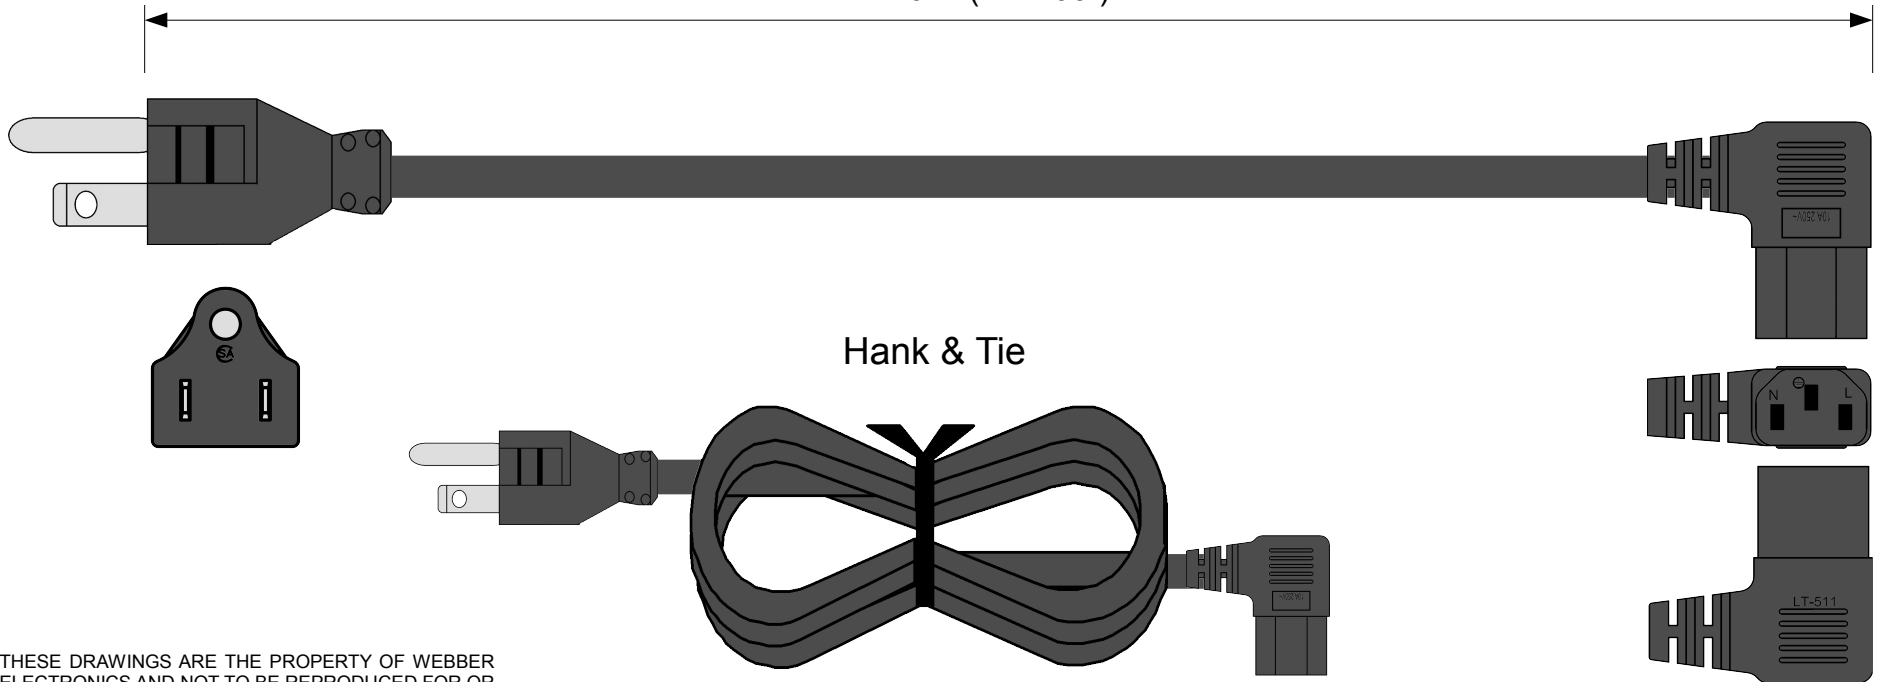

WebberElectronics®

6'7" (+/- 2.00")

THESE DRAWINGS ARE THE PROPERTY OF WEBBER ELECTRONICS AND NOT TO BE REPRODUCED FOR OR COMMUNICATED TO A THIRD PARTY WITHOUT THE EXPRESS WRITTEN PERMISSION OF AN OFFICER OF WEBBER ELECTRONICS. WE RESERVES THE RIGHT TO ALTER NON-CRITICAL DIMENSIONS AND SPECIFICATIONS WITHOUT NOTICE.

WEBBER ELECTRONICS
38887 TAYLOR PARKWAY
NORTH RIDGEVILLE, OH 44039 USA
PHONE: (440) 327-7200
FAX: (440) 327-7077
EMAIL: SALES@WEBBERELECTRONICS.COM
EMAIL: POWERCORDS@WEBBERELECTRONICS.COM

Webber Electronics	P/N: CL60028
Cord: 18/3 SVT NA Black	10A/125V O.D. .246
Plug: NEMA 5-15P	NA Color Code ; UL, CSA, C-UL
End: IEC320-C13 Right Angle	RoHS 03.12.10 KP