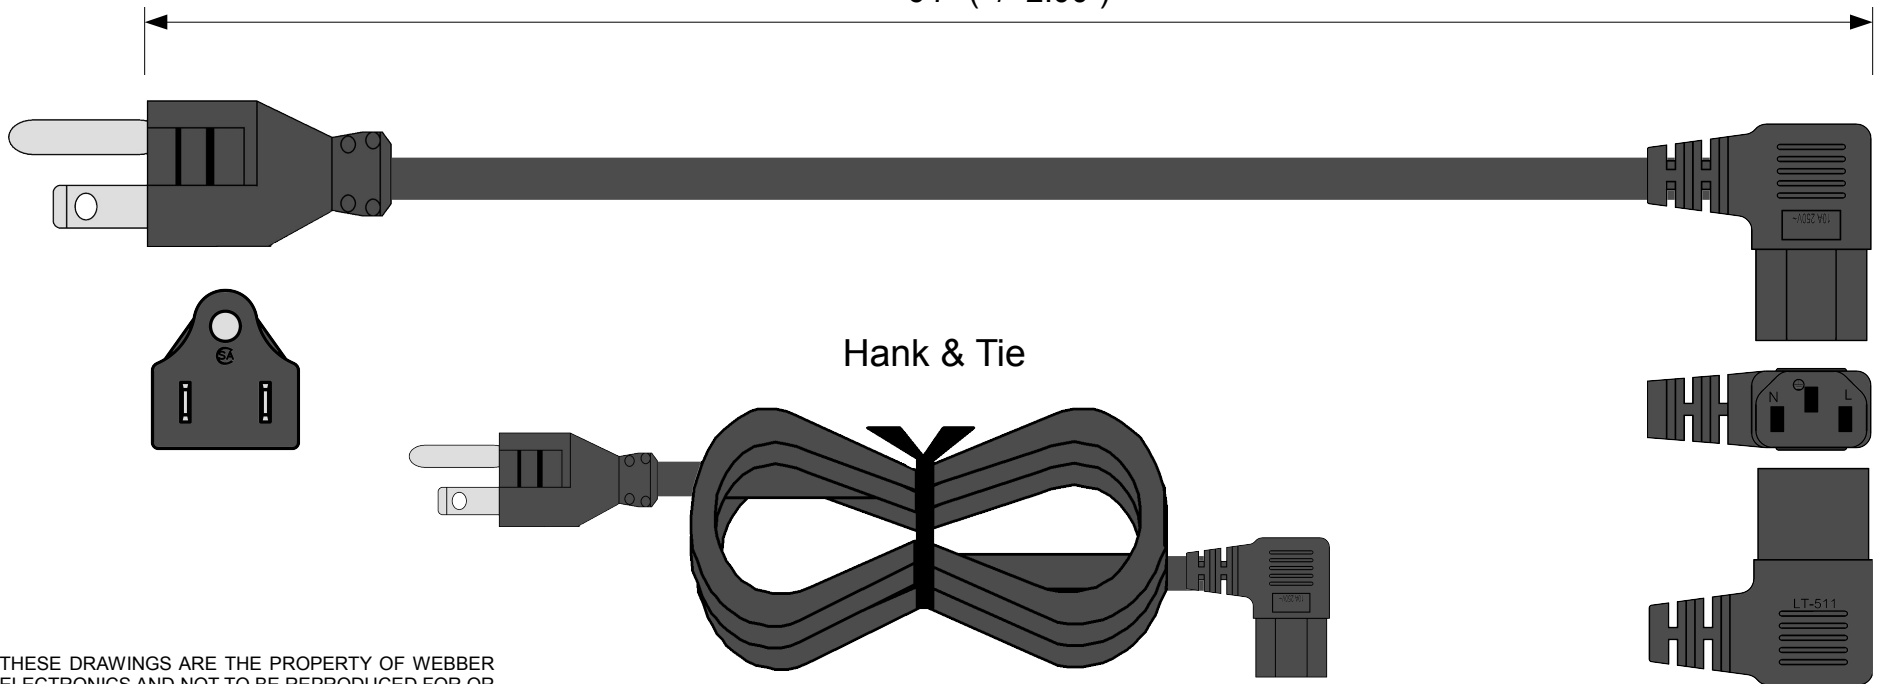

# WebberElectronics®

6'7" (+/- 2.00")

THESE DRAWINGS ARE THE PROPERTY OF WEBBER ELECTRONICS AND NOT TO BE REPRODUCED FOR OR COMMUNICATED TO A THIRD PARTY WITHOUT THE EXPRESS WRITTEN PERMISSION OF AN OFFICER OF WEBBER ELECTRONICS. WE RESERVES THE RIGHT TO ALTER NON-CRITICAL DIMENSIONS AND SPECIFICATIONS WITHOUT NOTICE.

<b>Webber Electronics</b>	<b>P/N: CL60023</b>
<b>Cord:</b> 18/3 SJT CEE Black	10A/125V O.D. .315
<b>Plug:</b> NEMA 5-15P	CEE Color Code ; UL, CSA, C-UL
<b>End:</b> IEC320-C13 Right Angle	RoHS 03.12.10 KP