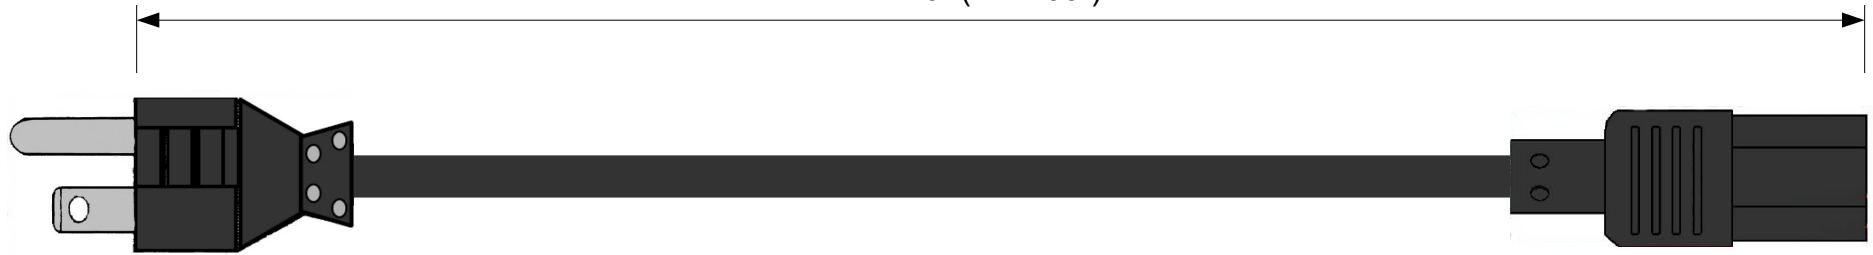

WebberElectronics®

7'6" (+/- 2.00")

Hank & Tie

THESE DRAWINGS ARE THE PROPERTY OF WEBBER ELECTRONICS AND NOT TO BE REPRODUCED FOR OR COMMUNICATED TO A THIRD PARTY WITHOUT THE EXPRESS WRITTEN PERMISSION OF AN OFFICER OF WEBBER ELECTRONICS. WE RESERVES THE RIGHT TO ALTER NON-CRITICAL DIMENSIONS AND SPECIFICATIONS WITHOUT NOTICE.

WEBBER ELECTRONICS
38887 TAYLOR PARKWAY
NORTH RIDGEVILLE, OH 44039 USA
PHONE: (440) 327-7200
FAX: (440) 327-7077
EMAIL: SALES@WEBBERELECTRONICS.COM
EMAIL: POWERCORDS@WEBBERELECTRONICS.COM

Webber Electronics	P/N: CL60011
Cord: 18/3 SVT CEE Black	10A/125V O.D. .246 60c Temp
Plug: NEMA 5-15P	CEE Color Code ; UL, CSA, C-UL
End: IEC320-C13	RoHS 03.12.10 KP