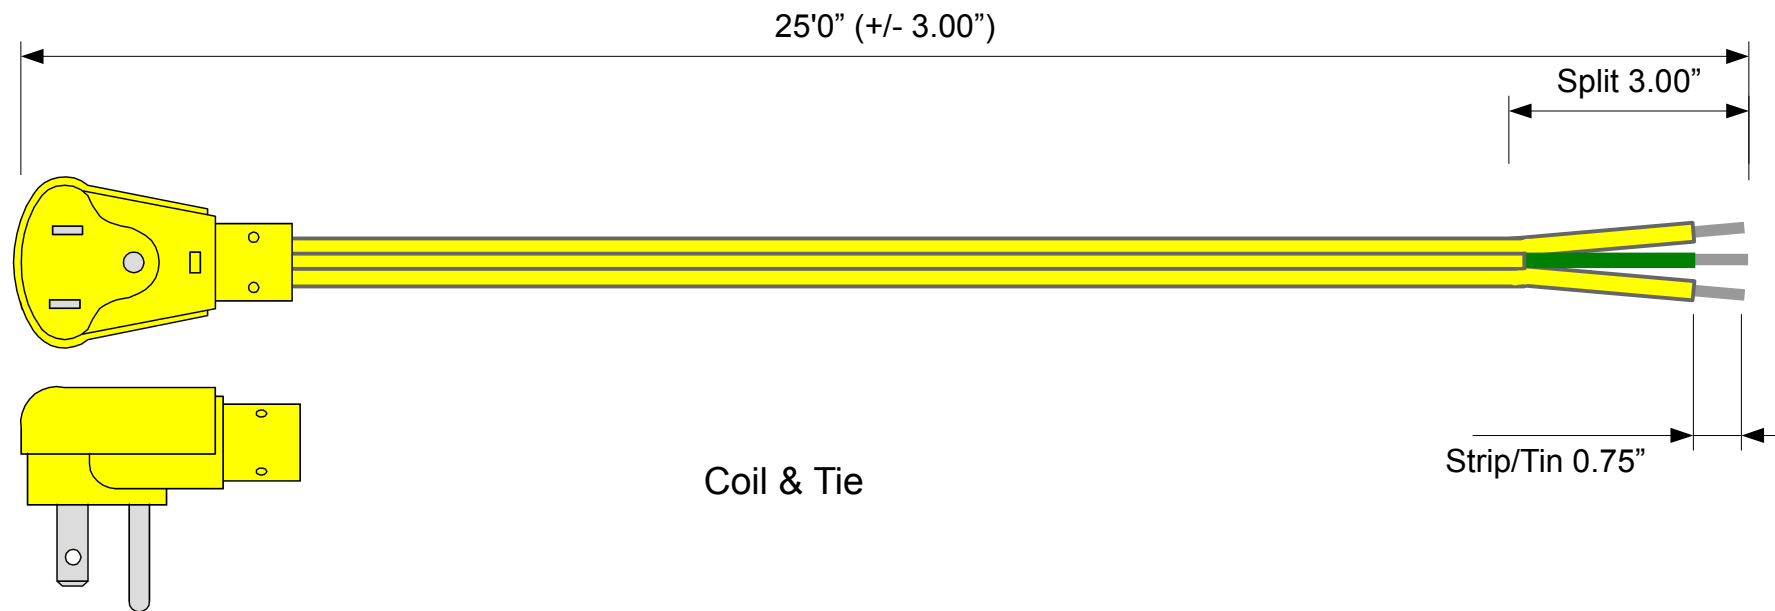

WebberElectronics®

THESE DRAWINGS ARE THE PROPERTY OF WEBBER ELECTRONICS AND NOT TO BE REPRODUCED FOR OR COMMUNICATED TO A THIRD PARTY WITHOUT THE EXPRESS WRITTEN PERMISSION OF AN OFFICER OF WEBBER ELECTRONICS. WE RESERVE THE RIGHT TO ALTER NON-CRITICAL DIMENSIONS AND SPECIFICATIONS WITHOUT NOTICE.

WEBBER ELECTRONICS
38887 TAYLOR PARKWAY
NORTH RIDGEVILLE, OH 44039 USA
PHONE: (440) 327-7200
FAX: (440) 327-7077
EMAIL: SALES@WEBBERELECTRONICS.COM
EMAIL: POWERCORDS@WEBBERELECTRONICS.COM

Webber Electronics	P/N: CW42582
Cord: 16/3 SPT-2 Yellow	13A/125V
Plug: NEMA 5-15P	UL, CSA, C-UL
End: Split 3" & Strip/Tin 0.75"	RoHS 2.23.12 KP